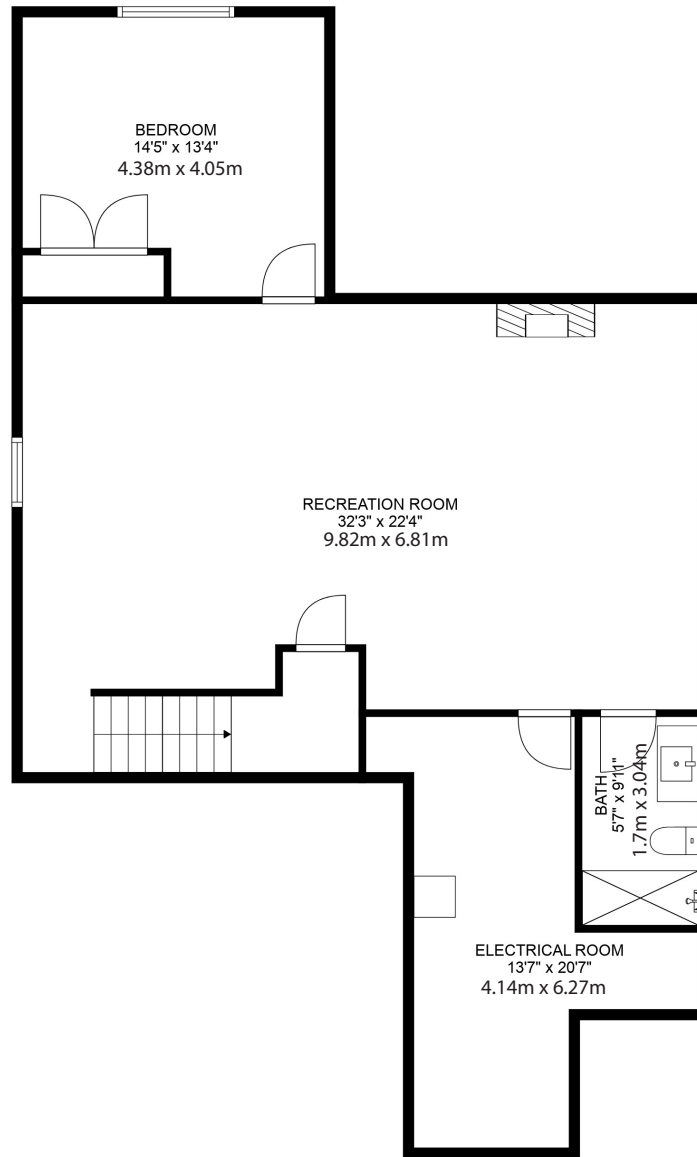

5 SUNRIDGE COURT COLBORNE

Total scanned area: 2861 sq. ft

5 SUNRIDGE COURT

MAIN FLOOR

Total scanned area: 2861 sq. ft

5 SUNRIDGE COURT

LOWER LEVEL

Total scanned area: 2861 sq. ft