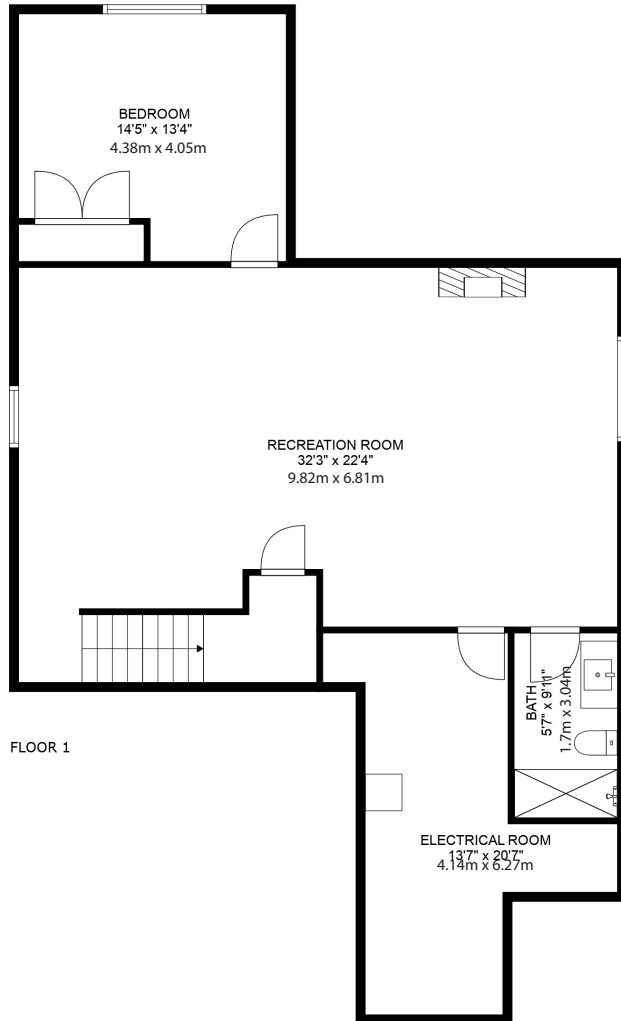

5 SUNRIDGE COURT COLBORNE

Total scanned area: 2861 sq. ft

5 SUNRIDGE COURT

MAIN FLOOR

Total scanned area: 2861 sq. ft

5 SUNRIDGE COURT

LOWER LEVEL

Total scanned area: 2861 sq. ft