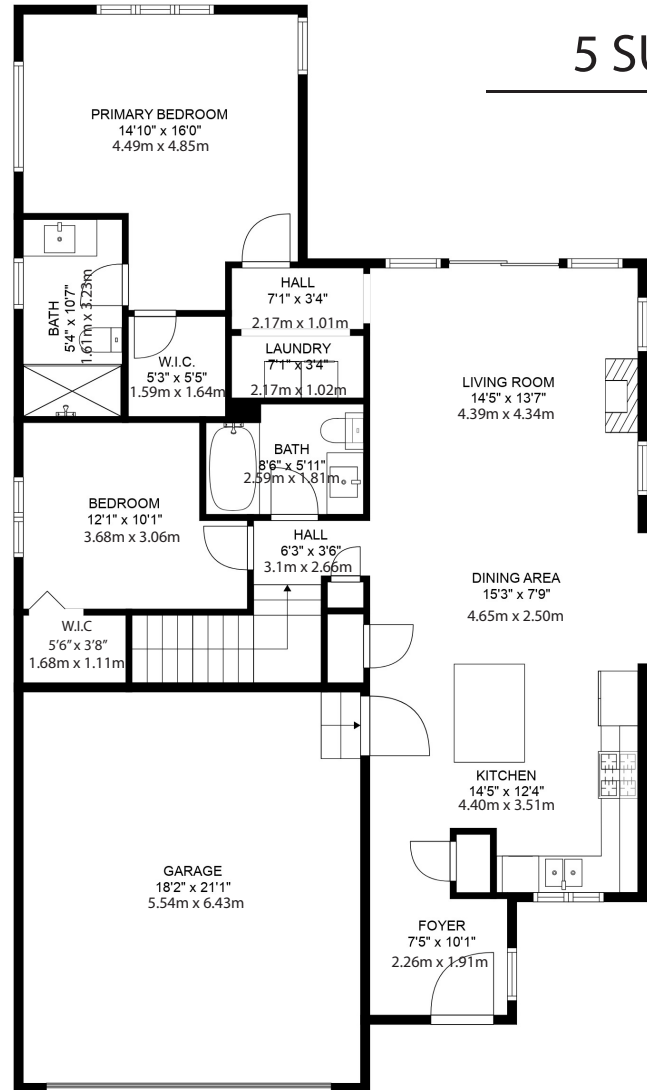

5 SUNRIDGE COURT COLBORNE

Total scanned area: 2861 sq. ft

5 SUNRIDGE COURT

MAIN FLOOR

Total scanned area: 2861 sq. ft

5 SUNRIDGE COURT

LOWER LEVEL

Total scanned area: 2861 sq. ft