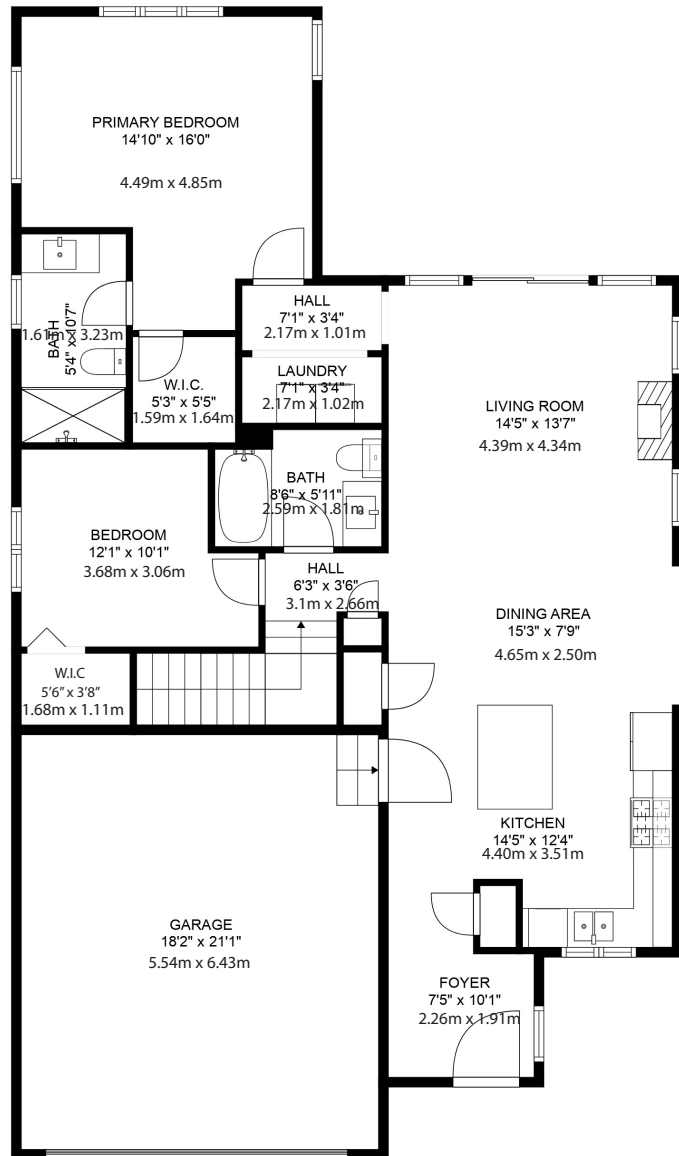

5 SUNRIDGE COURT COLBORNE

Total scanned area: 2861 sq. ft

5 SUNRIDGE COURT

MAIN FLOOR

Total scanned area: 2861 sq. ft

5 SUNRIDGE COURT

LOWER LEVEL

Total scanned area: 2861 sq. ft